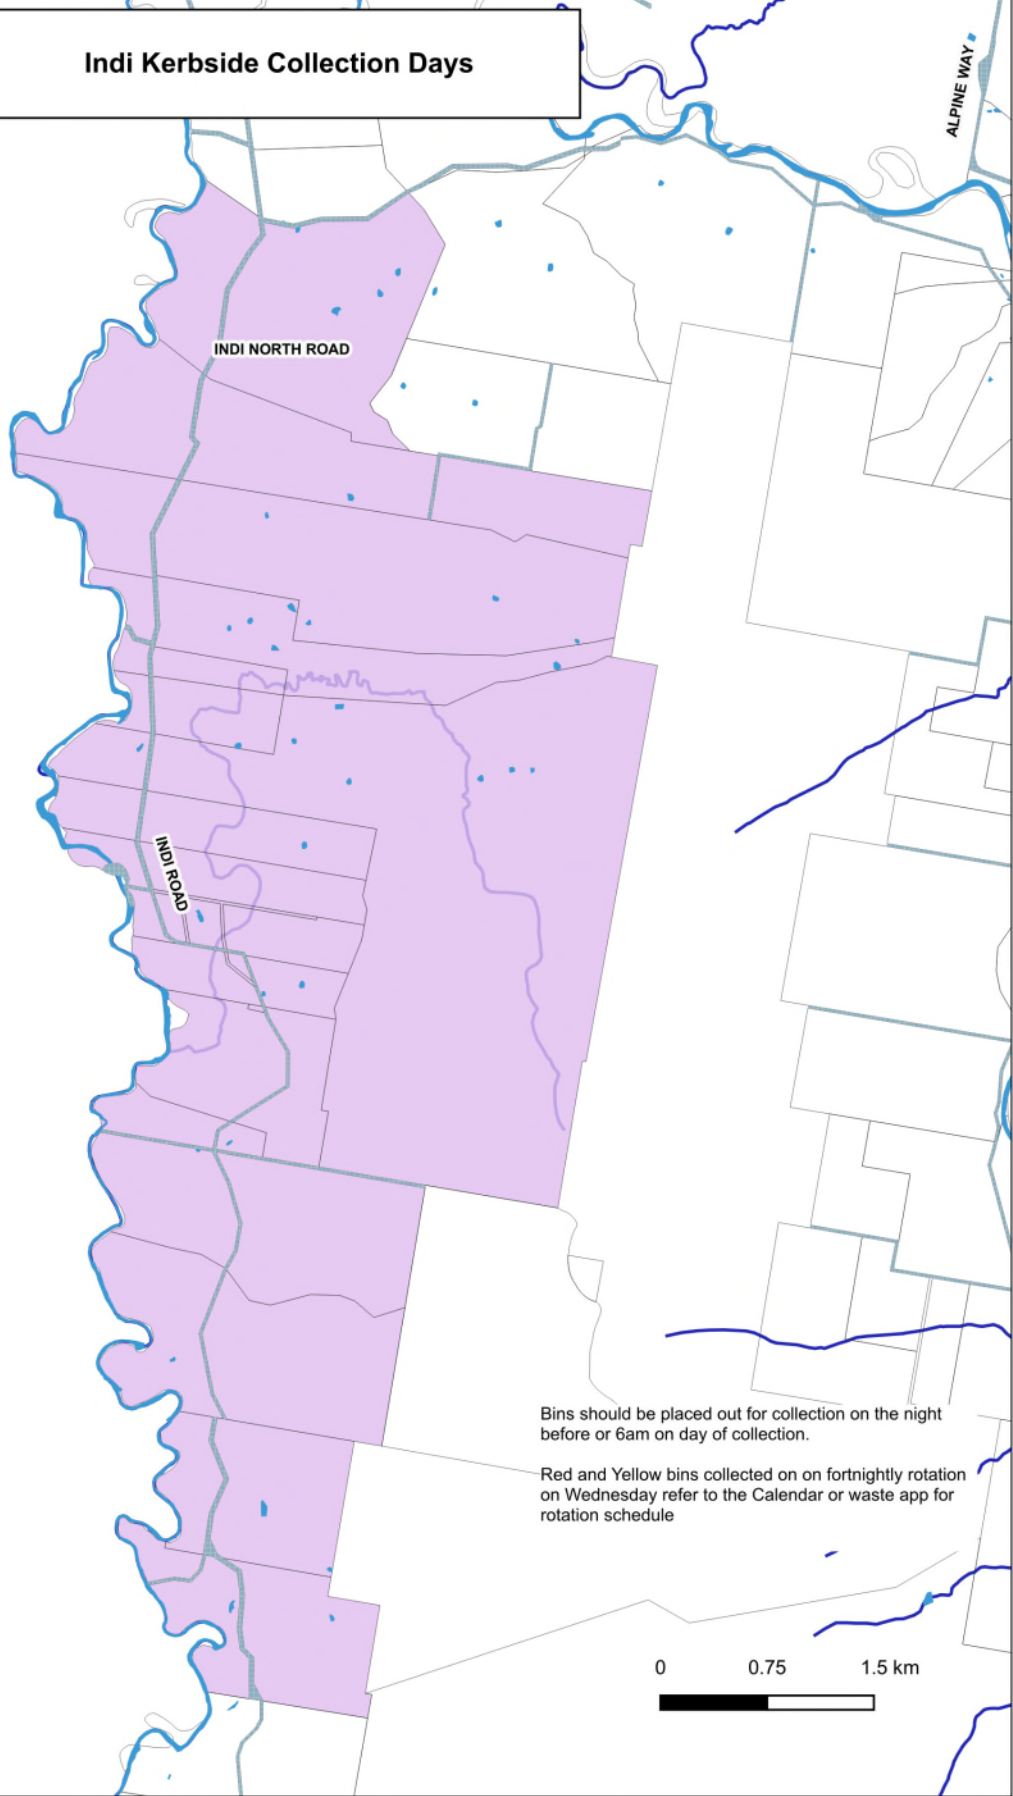

Indi Kerbside Collection Days

Kerbside Collection Days
Wednesday

Bins should be placed out for collection on the night before or 6am on day of collection.

Red and Yellow bins collected on on fortnightly rotation on Wednesday refer to the Calendar or waste app for rotation schedule

Map Printed: 2024-03-05
Datum: GDA94 & EPSG 28355