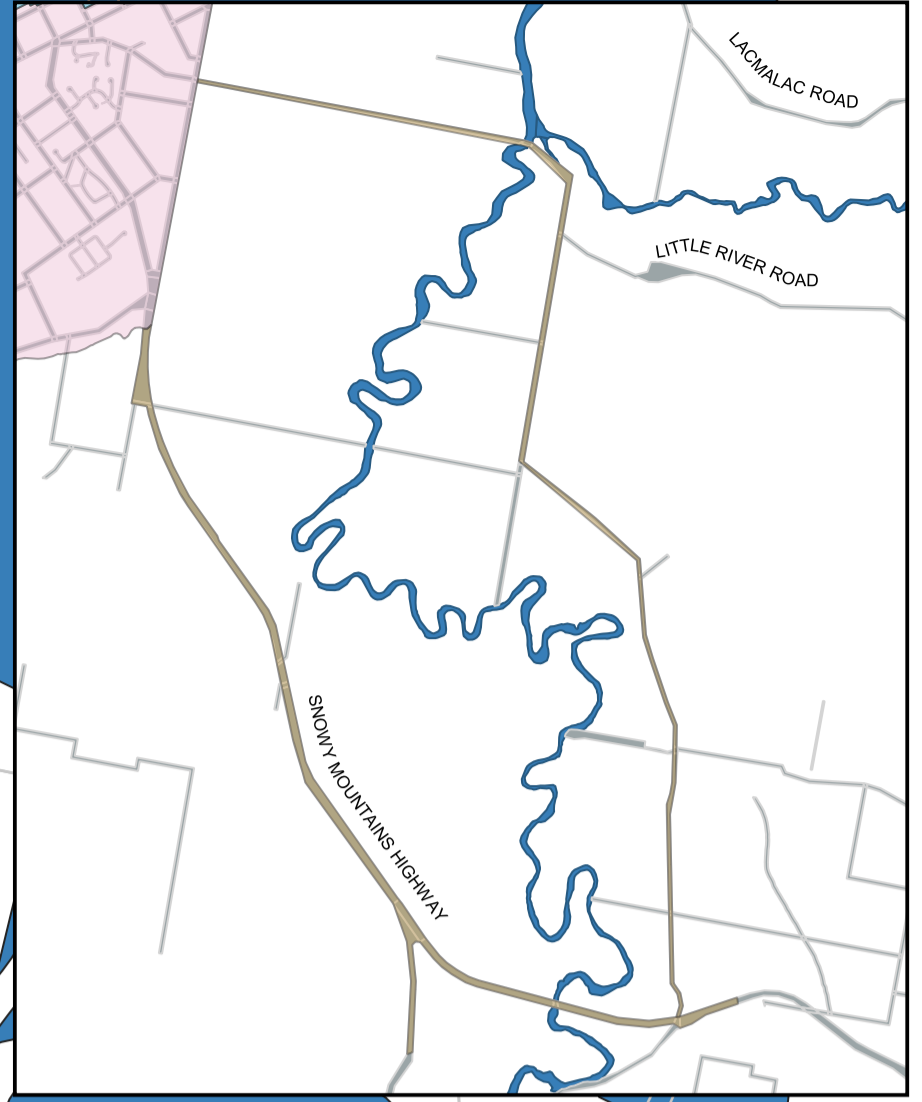

Talbingo Kerbside Collection Days